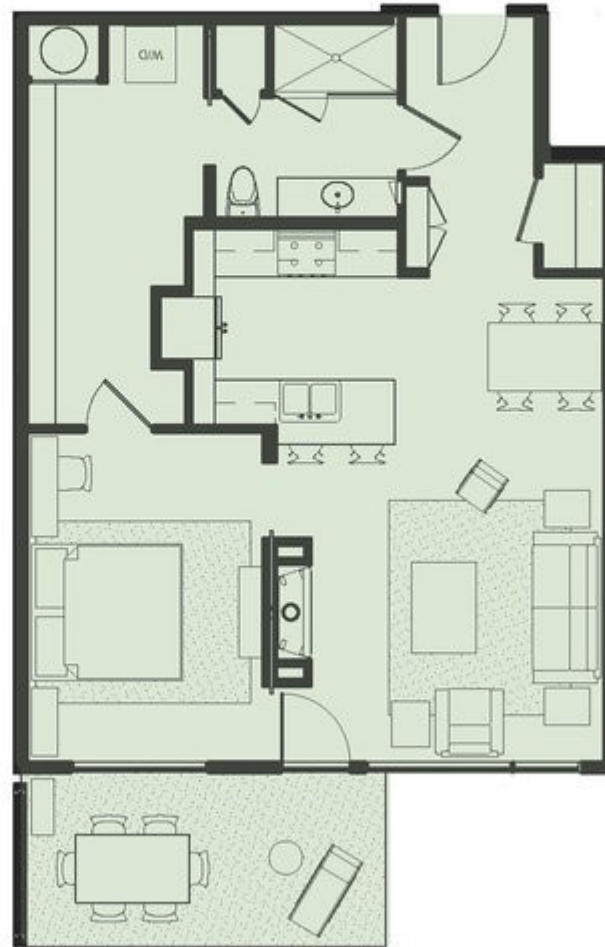

PARK MODERN

aloft in the park.

great room	14'-4" x 23'-5"
master bedroom	10'-4" x 14'-6"
patio	15'-9" x 7'-8"

105

1 bedroom : 1 bath
850 square feet

The developer strives for continuous improvement, reserving the right to modify and refine designs, square footage, room dimensions, floor plans, and other features of this plan without notice. Furnishings are shown for illustration purposes only. Scale shown on this plan is approximate. All dimensions are approximate and subject to normal construction variances and tolerances.