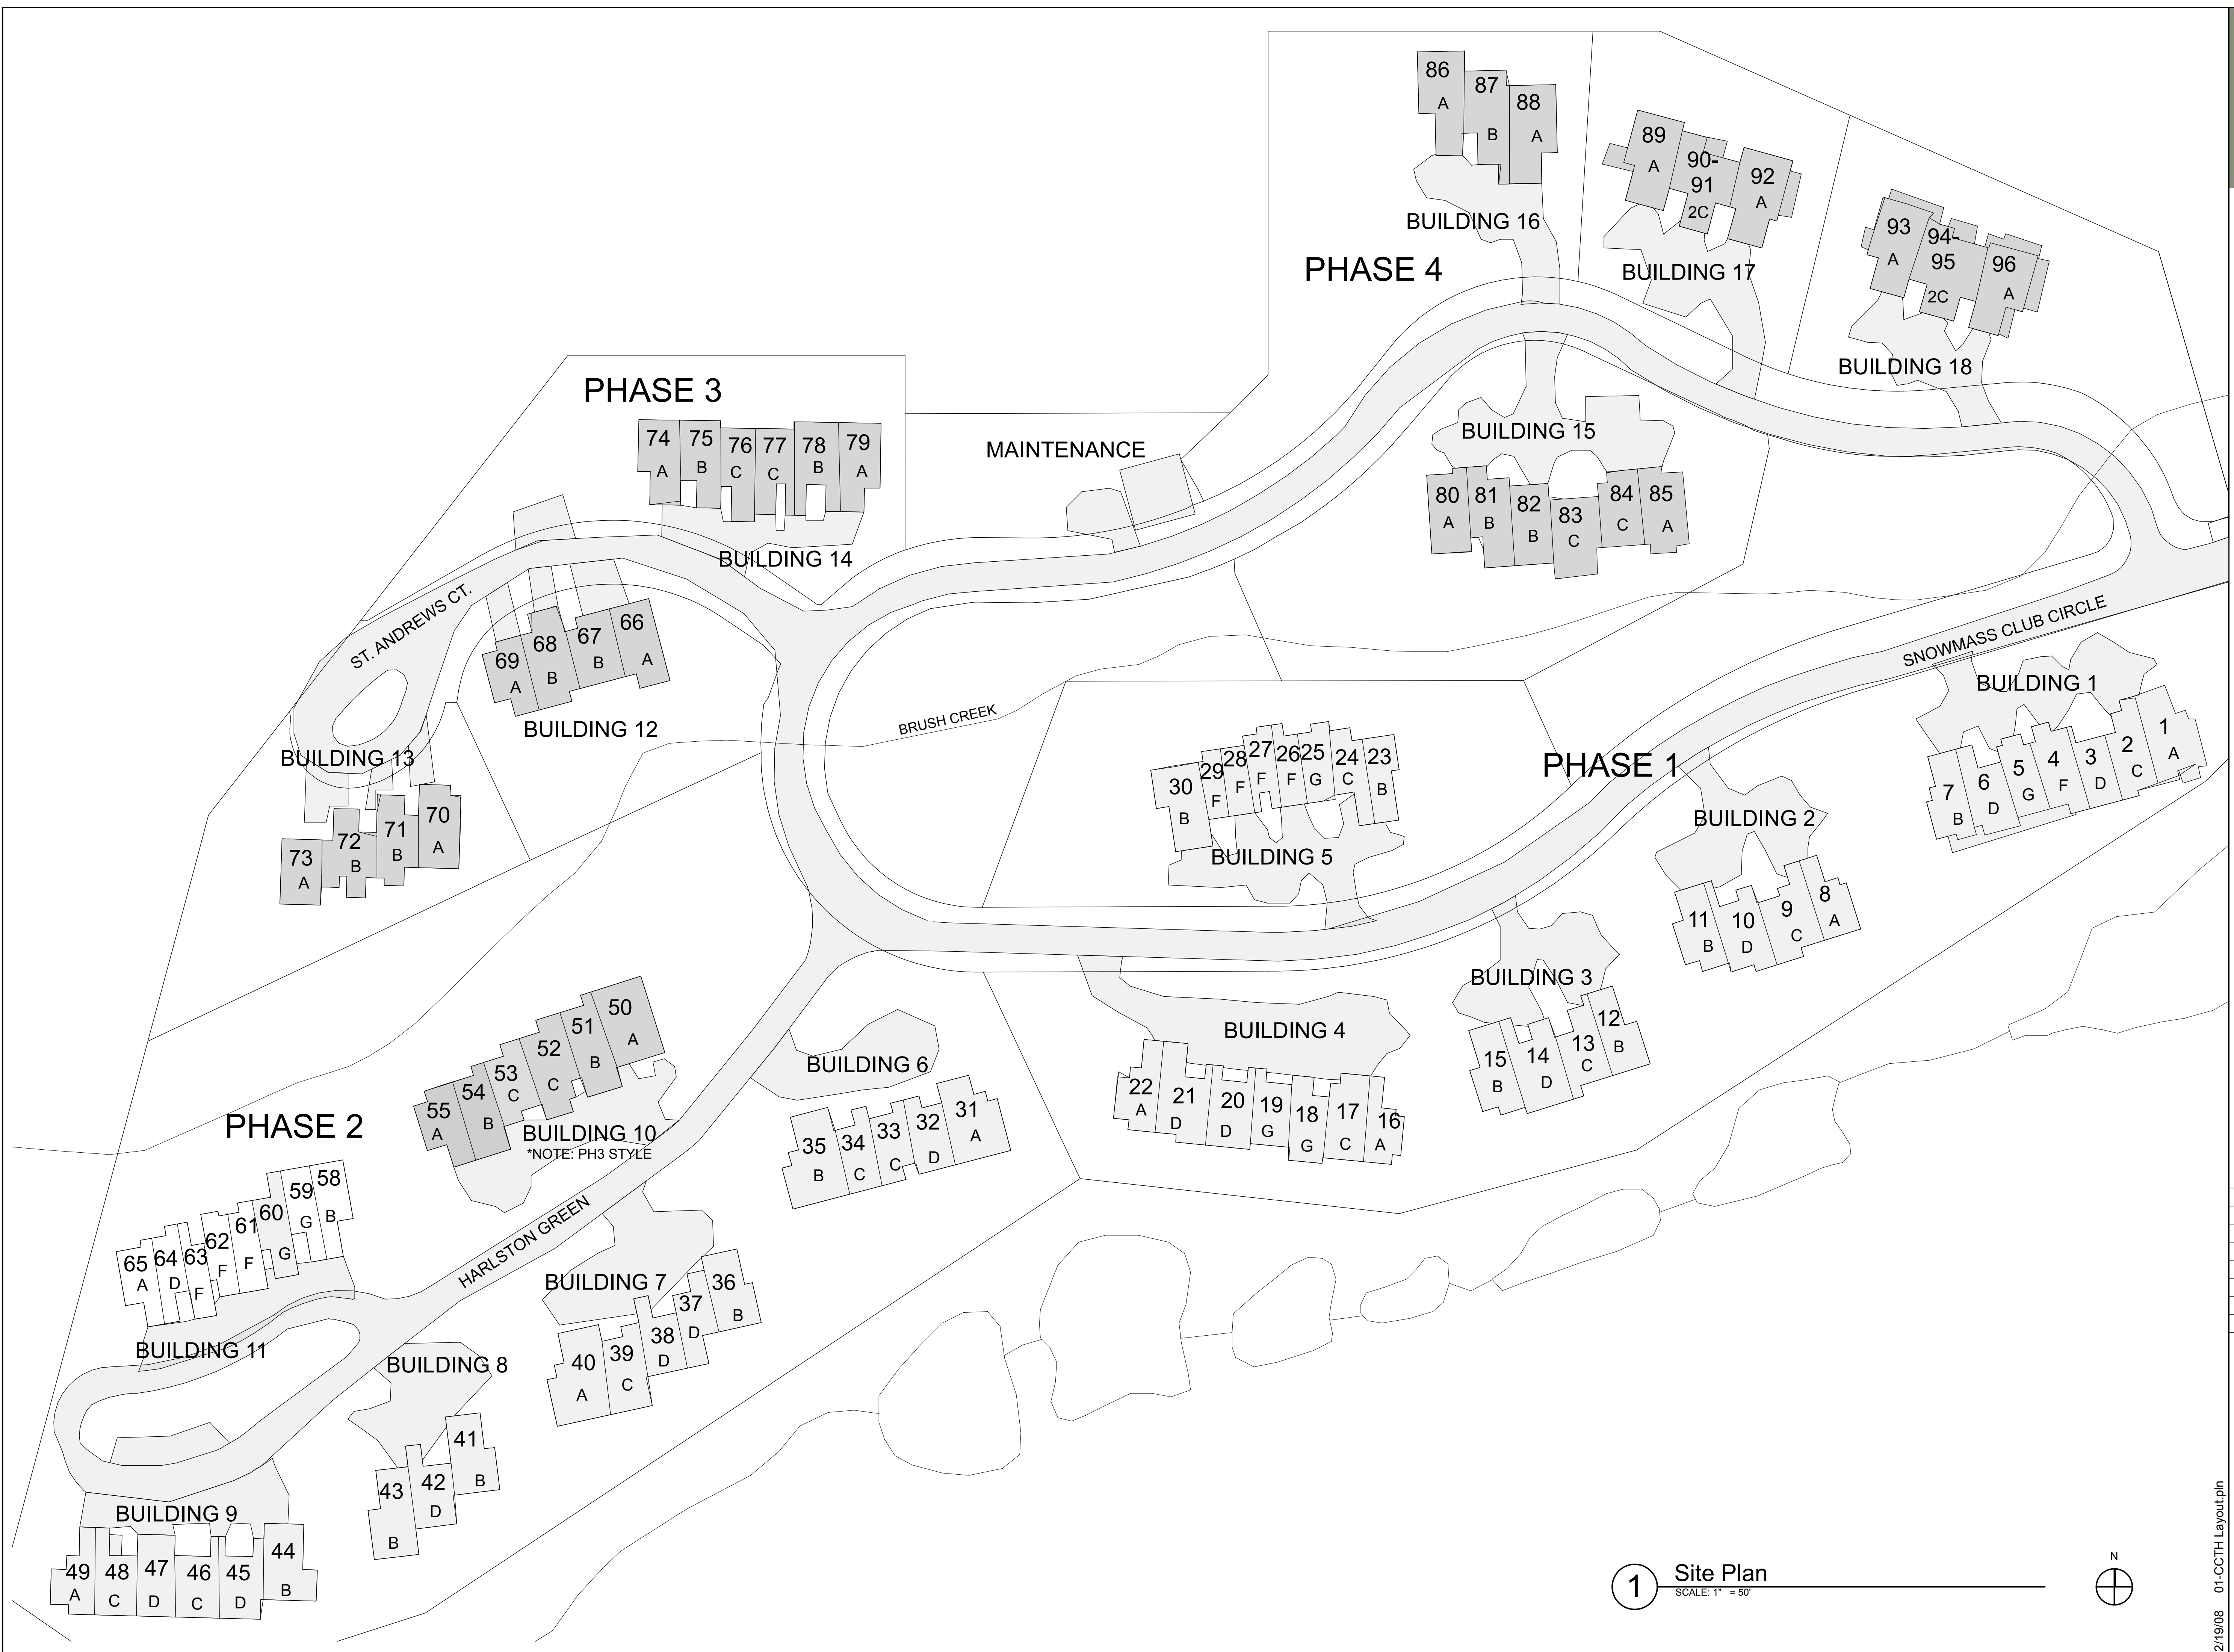

Snowmass Country Club Townhomes  
 Snowmass Village, Colorado 81615

NOT FOR CONSTRUCTION

DATE	DESCRIPTION
12/19/07	PERMIT SET
1/18/08	CD PRICING SET

Site Plan

A-00.04

SHEET 4

1 Site Plan  
 SCALE: 1" = 50'

2/19/08 01-CCTH Layout.pln